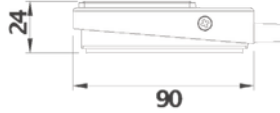

- ▶ **Compact and robust construction**
- ▶ **Colour options available upon request**
- ▶ **Temperature range: -10°C...+40°C**

Specifications	
Standards/approvals	N/A
Connection method	complete with 2m tube (black) with 3mm I/D 3mm I/D & 6mm O/D, which are available in different length
Electrical rating	n / a
Pressure range	Works with 6871, 6872, 6773, 6753, 6891, 6893, 6861, 6862, 6863, 6864, 6869 - dependent on tube length
Electrical rating	N/A
Contact configuration	N/A
Operating temperature range	-10°C to +40°C
Body material	16 SWG mild steel, powder coat grey hammertone
Weight	0.25 kg

Recommended depression time is 30 seconds, for applications requiring a greater period please contact sales to discuss further.

Dimensions

Accessories

Part Number	Description
6202-0001	Single Black RAL 9005 guard
6202-0002	Single Grey RAL 7035 guard
6202-0003	Twin Grey RAL 7035 guard