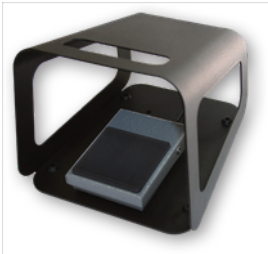

- ▶ **Compact and robust construction**
- ▶ **Colour options available upon request**
- ▶ **Temperature range: -10°C...+40°C**

Specifications	
Standards/approvals	N/A
Connection method	complete with 2m tube (black) with 3mm I/D 3mm I/D & 6mm O/D, which are available in different length
Electrical rating	n / a
Pressure range	Works with 6871, 6872, 6773, 6753, 6891, 6893, 6861, 6862, 6863, 6864, 6869 - dependent on tube length
Electrical rating	N/A
Contact configuration	N/A
Operating temperature range	-10°C to +40°C
Body material	16 SWG mild steel, powder coat grey hammertone
Weight	0.25 kg

Recommended depression time is 30 seconds, for applications requiring a greater period please contact sales to discuss further.

Dimensions

Accessories

Part Number	Description
6202-0001	Single Black RAL 9005 guard
6202-0002	Single Grey RAL 7035 guard
6202-0003	Twin Grey RAL 7035 guard